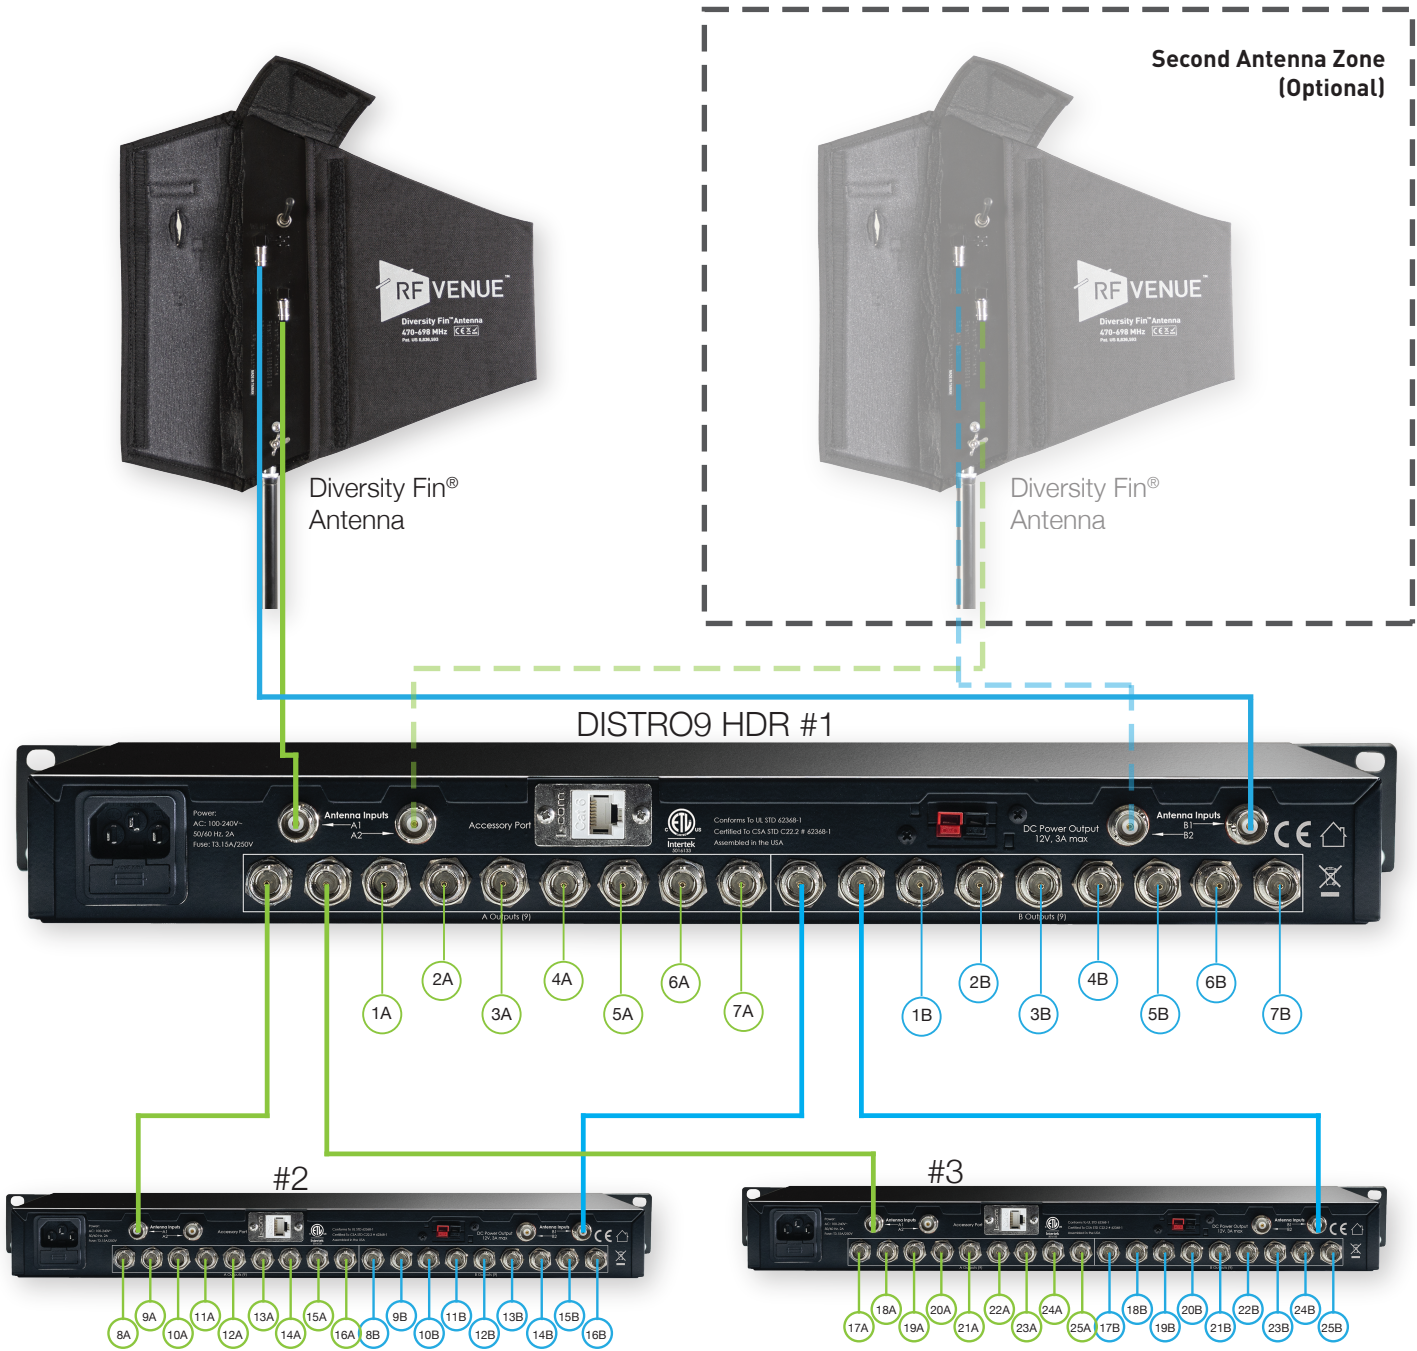

25 Wireless Mics

*DISTRO9HDR #1 (Master) can feed signals to up to 9 additional DISTRO9HDRs. Each connected DISTRO9HDR can feed up to 9 receivers.

*Note: All outputs are equivalent. Any "A" can be paired with any "B" and any pair can be cascaded.