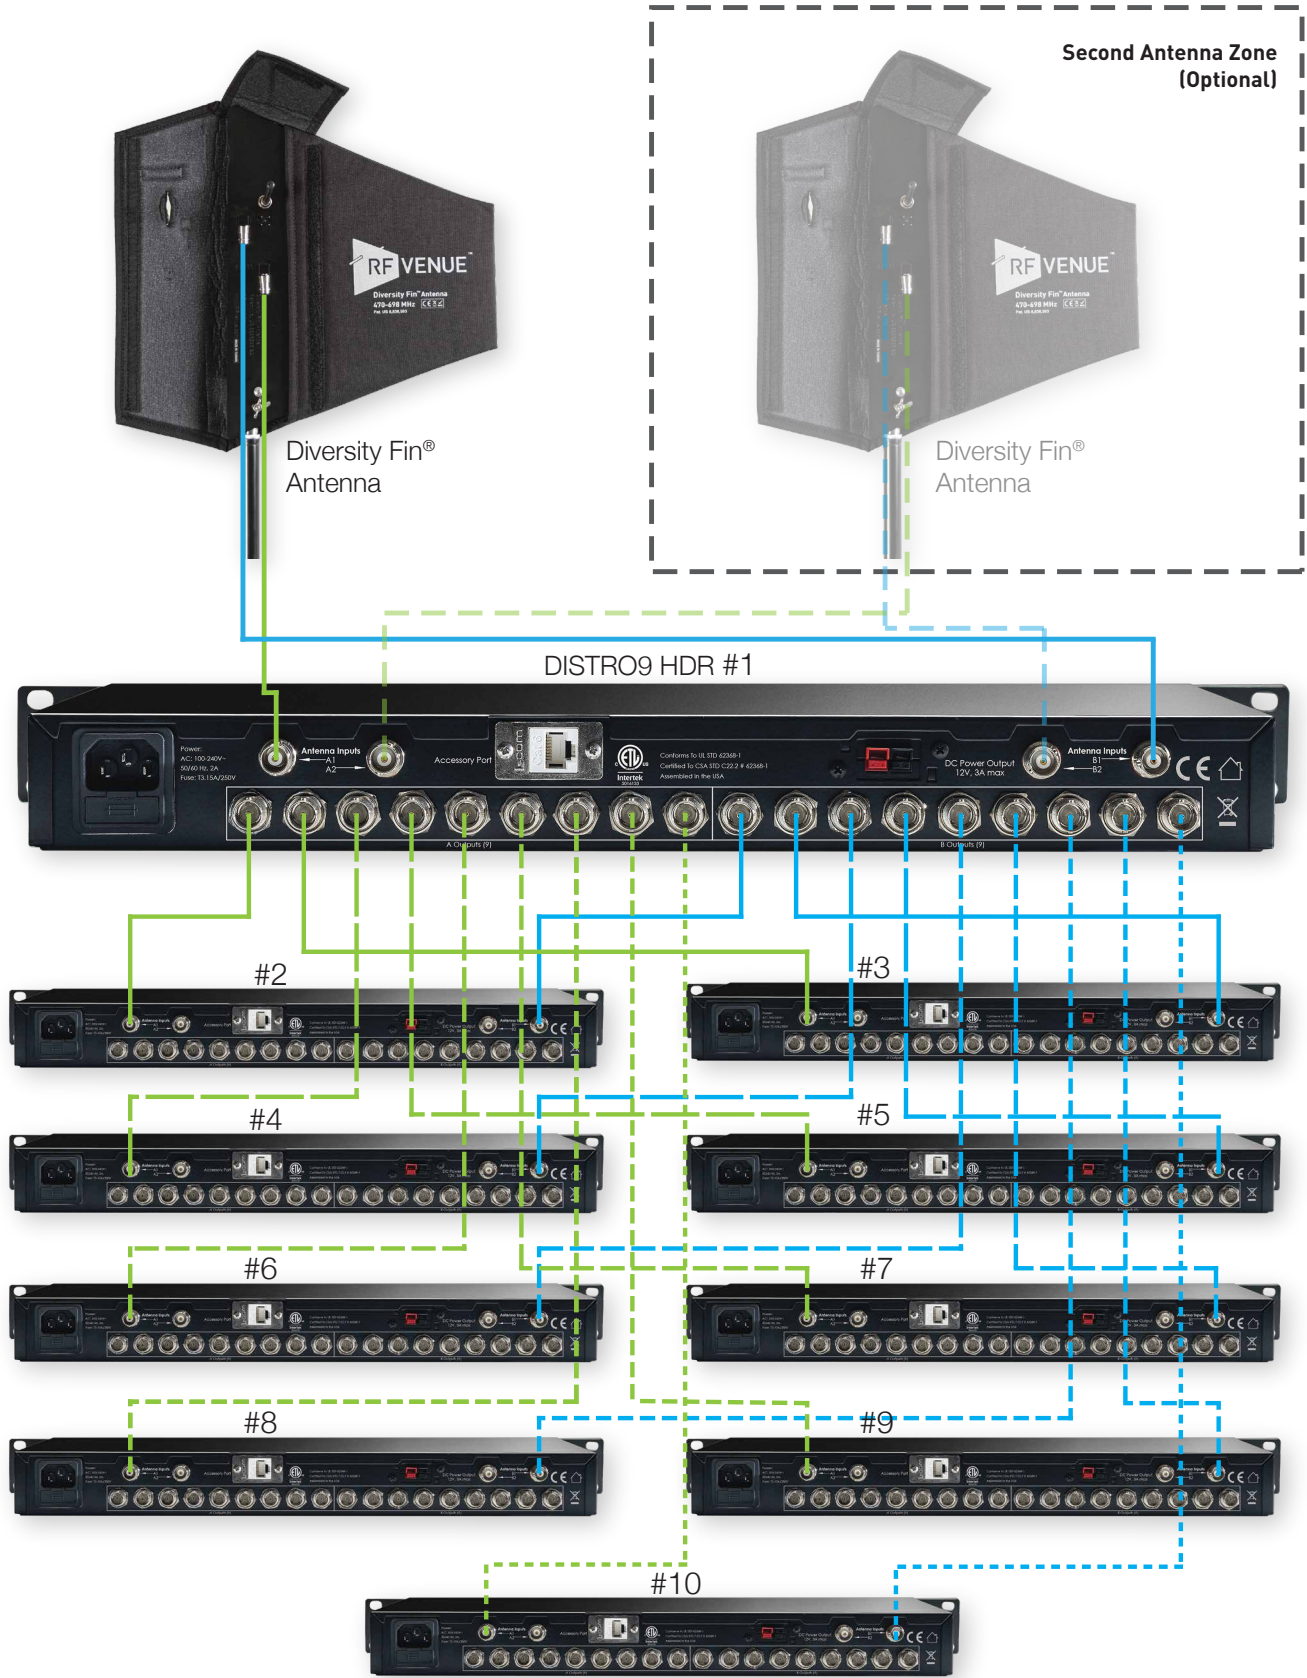

# 81 Wireless Microphone Channels

\*DISTRO9HDR #1 (Master) can feed signals to up to 9 additional DISTRO9HDRs. Each connected DISTRO9HDR can feed up to 9 receivers.

\*Note: All outputs are equivalent. Any "A" can be paired with any "B" and any pair can be cascaded.