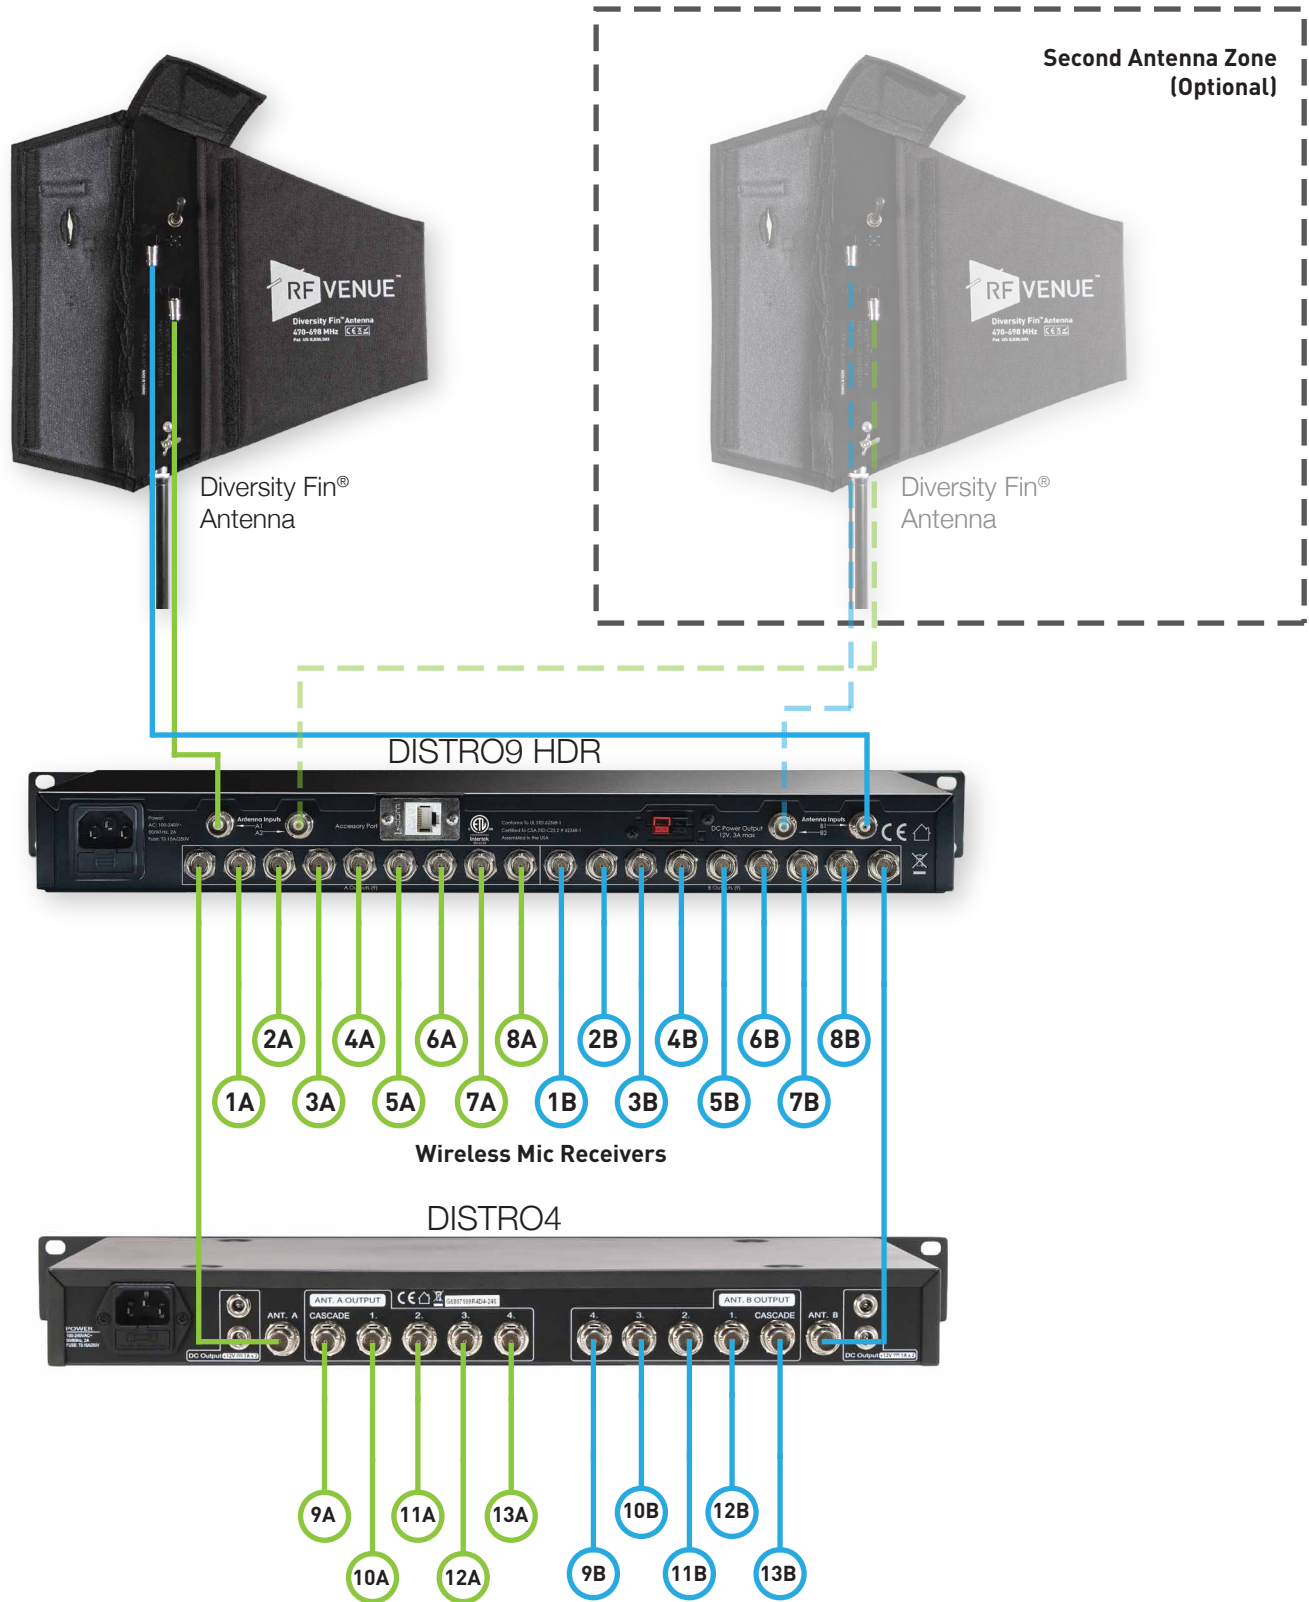

# 13 Wireless Microphone Channels

\*DISTRO9HDR (Master) can feed signals to up to 9 additional DISTRO9HDRs or DISTRO4s.